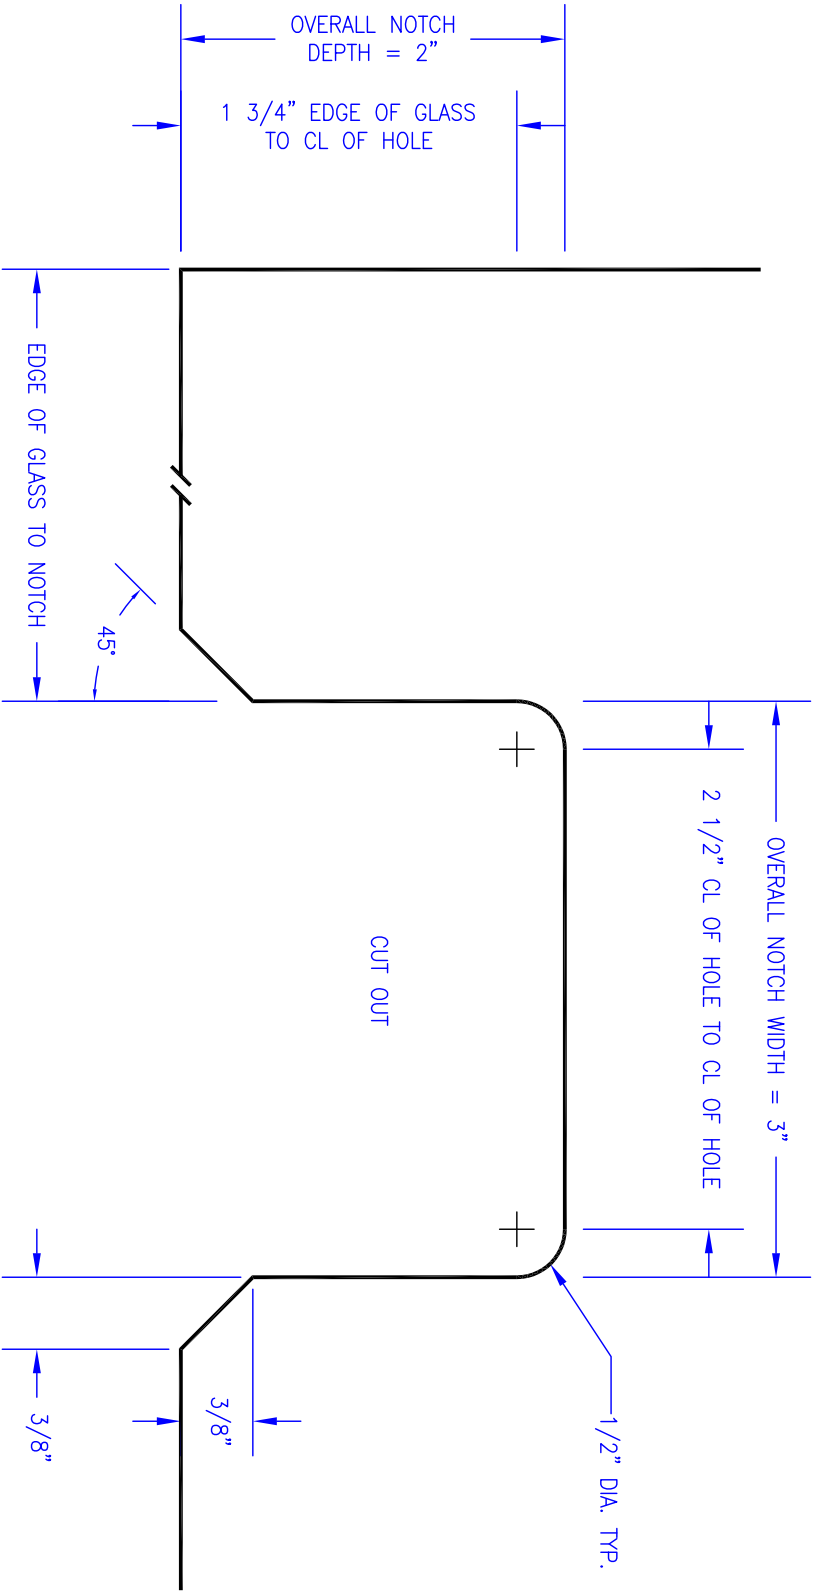

USE WITH "WTG" WALL-TO-GLASS HINGES  
 "OWMC" OVERSIZE WALL MOUNT CLIPS  
 AND "OGTGC" OVERSIZE GLASS TO GLASS CLIPS

# AMERICAN SHOWER DOOR

1987 West 16th Street Long Beach, CA 90813  
 (323) 726-2478 \* (323) 726-7469 FAX \* americanshowerdoor.com

DOOR # / DESCRIPTION:

Notch #2 Wall-to-Glass Hinges

DRAWN BY: Jim VF.

SCALE: Full Size